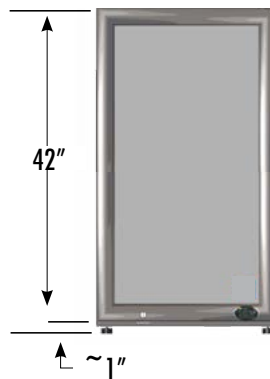

GS-4

COUNTERTOP COOLER

G-Series Coolers

FEATURES

- Exterior Dimensions (WDH): 18.25" x 20.25" x 42"
- Internal Volume: 4.22 ft³
- Dynamic LED Lighting In Door Provides Enhanced Product Illumination While Greatly Reducing Energy Consumption
- Forced Air Refrigeration System For Fast Product Temperature Pull Down
- High Impact Side Panel Graphics
- High Density Environmentally Friendly Insulation
- Utilizes Climate-Friendly Natural Refrigerant
- 4 Adjustable Powder-Coated Metal Shelves
- Double-Paneled, Low "E", Self-Closing Glass Door
- LED Interior Lighting
- Durable Pre-Painted Steel Cabinet and Heavy Duty Inner Liner
- Adjustable Temperature Control
- 9' Heavy Duty Power Cord

DIMENSIONS

Exterior: 18.25"W x 20.25"D x 42"H

Interior: 15"W x 12.125"D x 37.25"H

Shelf: 14.25"W x 11.25"D

Internal Volume: 4.22 ft³

PACKOUT CAPACITIES

		Facings	Deep	Total Capacity	Total Rows
	4 Shelves	5	x 4	= 95*	5
	Base	5	x 3		
	4 Shelves	5	x 4	= 95	5
	Base	5	x 3		
	3 Shelves	5	x 4	= 75**	4
	Base	5	x 3		

* Additional shelves, beyond what is supplied with the cooler, may be required to achieve this maximum pack-out.

** 20oz pack-outs may vary depending on package size.

High Visibility LED Illuminated Logo in Door

EXTERIOR DIMENSIONS

INTERIOR DIMENSIONS