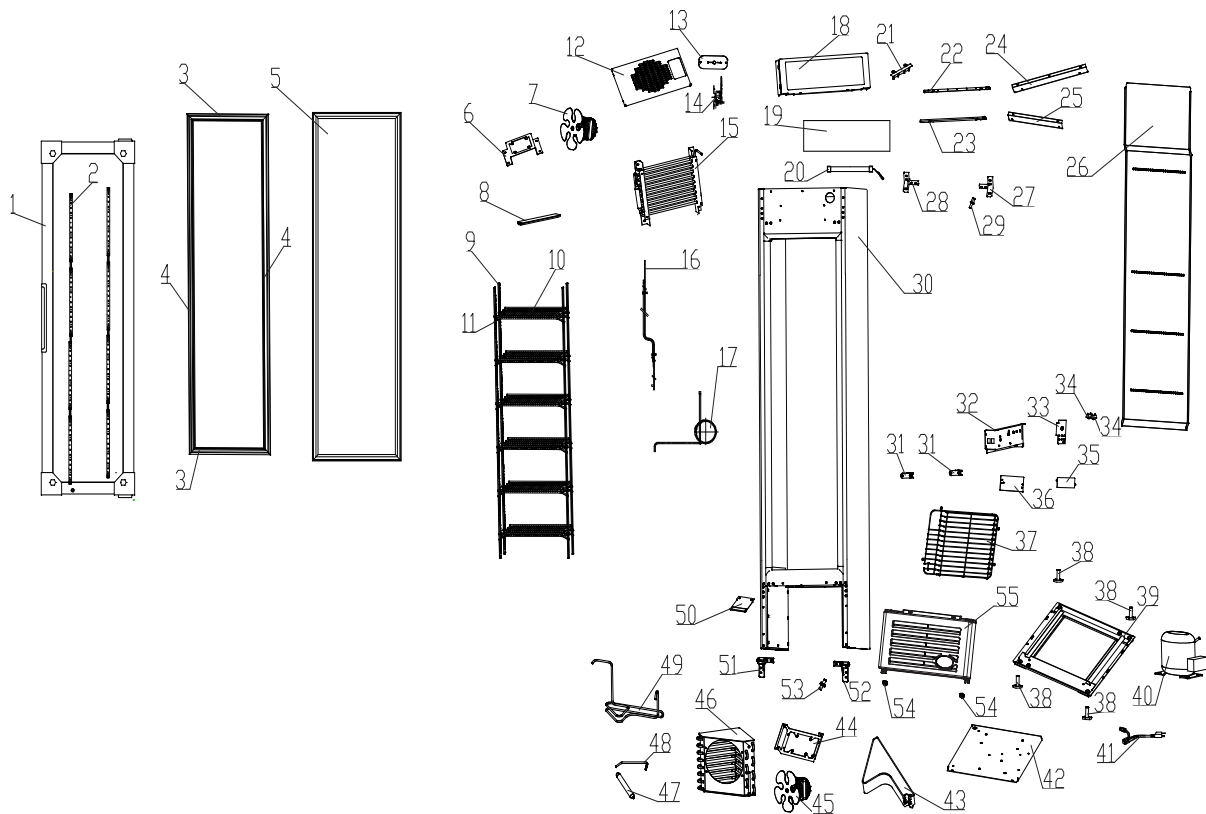

PARTS & IDENTIFICATION

- | | | |
|--|---|--------------------------------------|
| 1. Glass Door | 20. LED Light Inside Canopy | 39. Lower Baseboard |
| 2. LED Light in the Glass Door | 21. Inserts | 40. Compressor |
| 3. Upper and Lower Sides LED Light Cover (2) | 22. Top Strip Inside Canopy | 41. Power Cord |
| 4. Left and Right Sides LED Light Cover (2) | 23. Low Strip Inside Canopy | 42. Upper Baseboard |
| 5. Door Gasket | 24. Top Frame of Canopy | 43. Drain Pipe |
| 6. Evaporator Fan Baseboard | 25. Low Frame of Canopy | 44. Condenser Fan Baseboard |
| 7. Evaporator Fan | 26. Air Channel Panel | 45. Condenser Fan |
| 8. LED Light | 27. Upper Right Hinge | 46. Condenser |
| 9. Pilaster (4) | 28. Upper Left Hinge | 47. Filter Dryer |
| 10. Shelf (6) | 29. Upper Hinge Axle | 48. Connecting Tube for Filter Dryer |
| 11. Shelf Clip (28) | 30. Foam Cabinet | 49. Connecting Tube for Condenser |
| 12. Control Panel | 31. Bumper Block (2) | 50. Fixing Bracket for Grill |
| 13. Thermostat Panel | 32. Electric Box | 51. Lower Left Hinge |
| 14. Thermostat | 33. Electric Box Cover | 52. Lower Right Hinge |
| 15. Evaporator | 34. Light Switch (2) | 53. Lower Hinge Axle |
| 16. Return Pipe | 35. Switching Power Supply of LED Light | 54. Plastic Fixation Column (2) |
| 17. Muffler Connecting Pipe | 36. Fixing Board of LED Power Supply | 55. Grill |
| 18. Canopy | 37. Compressor Guard | |
| 19. Canopy Sign | 38. Leveling Leg (4) | |