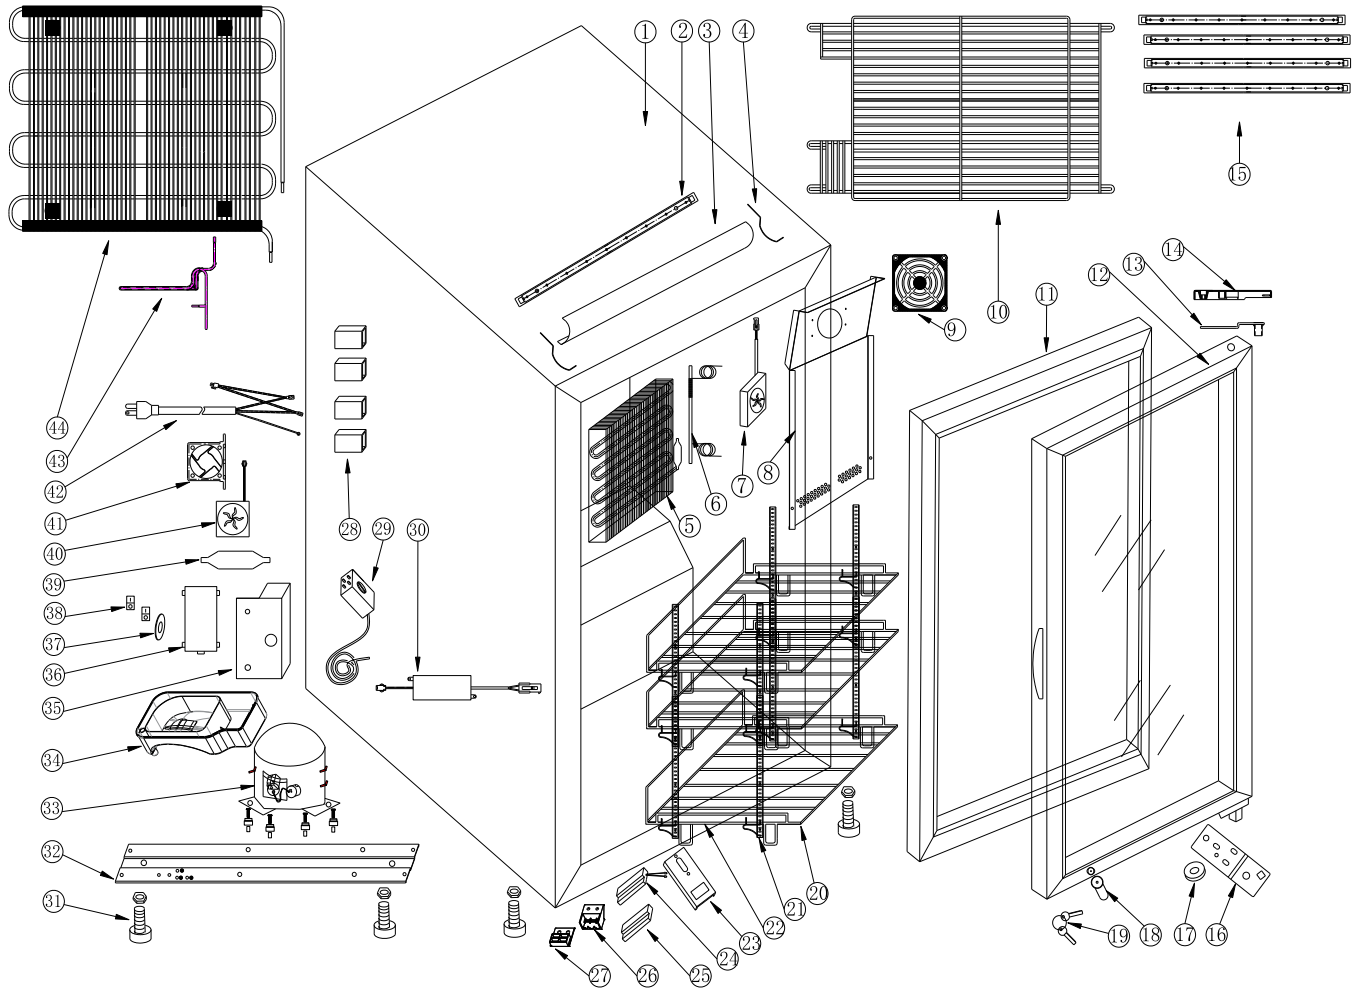

## PARTS & IDENTIFICATION

- |                                 |                         |                            |                          |
|---------------------------------|-------------------------|----------------------------|--------------------------|
| 1. Cabinet                      | 12. Glass Door          | 24. Magnetic Switch        | 36. Thermostat Box Cover |
| 2. Interior LED Lamp            | 13. Top Hinge           | 25. Magnetic Sensor        | 37. Thermostat Label     |
| 3. Interior Light Cover         | 14. Hinge Cover         | 26. Magnetic Switch Box    | 38. Switch (2)           |
| 4. Interior Light Bracket (2)   | 15. LED Lights (4)      | 27. Magnetic Switch Cover  | 39. Filter Dryer         |
| 5. Evaporator                   | 16. Bottom Hinge        | 28. Condenser Clip (4)     | 40. Condenser Fan        |
| 6. Return Pipe                  | 17. Bottom Hinge Washer | 29. Thermostat             | 41. Condenser Fan Cover  |
| 7. Evaporator Fan               | 18. Lock                | 30. Switching Power Supply | 42. Power Cord           |
| 8. Evaporator Safeguard         | 19. Key (2)             | 31. Leveling Leg (4)       | 43. Heating Pipe         |
| 9. Evaporator Plastic Fan Cover | 20. Large Shelf (4)     | 32. Compressor Base        | 44. Condenser            |
| 10. Rear Grill                  | 21. Pilasters (4)       | 33. Compressor             |                          |
| 11. Door Gasket                 | 22. Shelf Clips (16)    | 34. Drip Pan               |                          |
|                                 | 23. Lockpin             | 35. Thermostat Box         |                          |