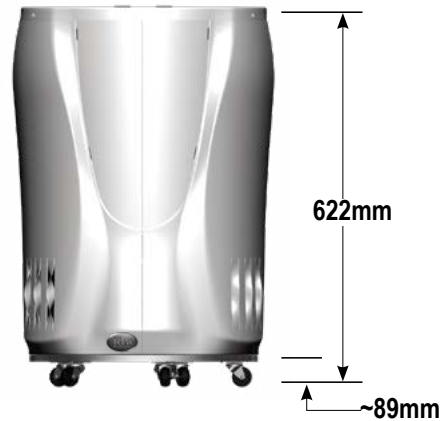

EXTERIOR DIMENSIONS

INTERIOR DIMENSIONS