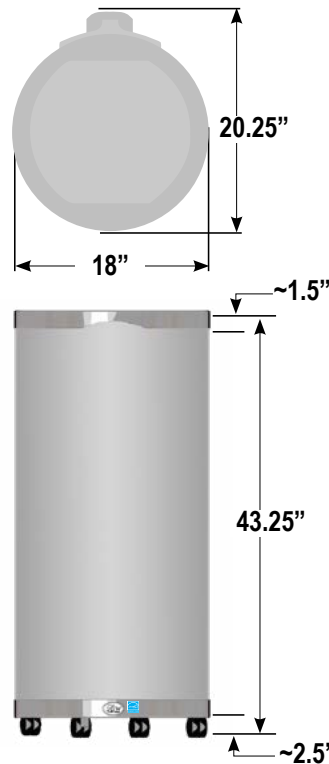

### FEATURES

- Exterior Dimensions: 18"W x 20.25"D x 43.25"H
- Interior Volume: 2.62 ft<sup>3</sup>
- Mobile Impulse Cooler Generates Incremental Sales in High Traffic Retail Locations
- 360° Shoppability
- High Visibility LED Illuminated Glass Lid
- Self Closing Glass Lid
- Efficient Refrigeration System For Fast Product Temperature Pull Down
- High Impact Billboard Graphics Are Interchangeable With No Tools Required
- Utilizes Climate-Friendly Natural Refrigerant
- Heavy Duty Locking Casters
- High Density Environmentally Friendly Insulation
- Adjustable Temperature Control
- 9' Heavy Duty Power Cord

## DIMENSIONS

Exterior: 18"W x 20.25" D x 43.25"H inches / 457 x 514 x 1099 mm

Basket: 14.17"D x 12.46"H inches / 360 x 316 mm

Interior Volume: 2.62 ft<sup>3</sup> / 74 L

## PACKOUT CAPACITIES

	Top Basket	Bottom Basket	Total Capacity
	40	40	= 80
 	30	30	= 60
	20	20	= 40**

\*\* 20oz pack-outs may vary depending on package size.

### G-Series Coolers

EXTERIOR DIMENSIONS

BASKET DIMENSIONS