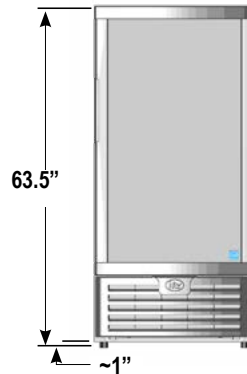

## FEATURES

- Exterior Dimensions (WDH): 25" x 24.125" x 63.5"
- Internal Volume: 11.6 ft<sup>3</sup>
- Dynamic LED Lighting In Door Provides Enhanced Product Illumination While Greatly Reducing Energy Consumption
- Forced Air Refrigeration System For Fast Product Temperature Pull Down
- High Impact Side Panel Graphics
- High Density Environmentally Friendly Insulation
- Utilizes Climate-Friendly Natural Refrigerant
- 4 Fully Adjustable Powder-Coated Metal Shelves
- Low Profile Evaporator Increases Interior Volume Providing Improved Product Pack-outs
- Double-Paned, Low "E", Self-Closing Glass Door
- LED Interior Lighting
- Durable Pre-Painted Steel Cabinet and Heavy Duty Inner Liner
- Adjustable Temperature Control
- 9' Heavy Duty Power Cord
- Reversible Door
- 2017 D.O.E. Compliant

#### DIMENSIONS

Exterior: 25"W x 24.125"D x 63.5"H

Interior: 21.375"W x 18.5"D x 50.125"H

Shelf: 20.25"W x 16.875"D

Internal Volume: 11.6 ft<sup>3</sup>

#### PACKOUT CAPACITIES

		Facings	Deep	Total Capacity	Total Rows
	7 Shelves + Base	8	x 6	= 384*	8
	5 Shelves + Base	8	x 6	= 288*	6
	4 Shelves	7	x 6	= 203**	5
	Base	7	x 5		

\* Additional shelves, beyond what is supplied with the cooler, may be required to achieve this maximum pack-out.  
\*\* 20oz pack-outs may vary depending on package size.

Available with High Visibility LED Illuminated Logo in Door

EXTERIOR DIMENSIONS

INTERIOR DIMENSIONS