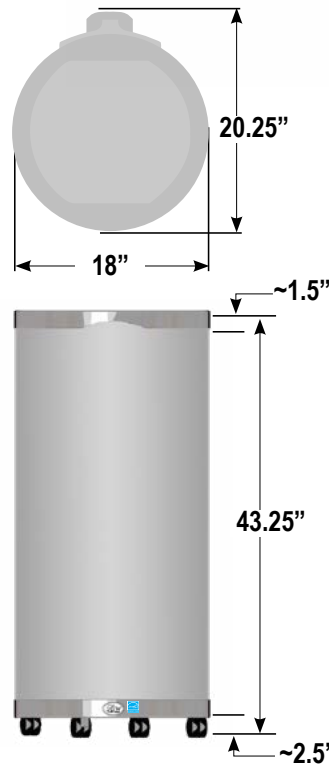

### FEATURES

- Exterior Dimensions: 18"W x 20.25"D x 43.25"H
- Interior Volume: 2.62 ft<sup>3</sup>
- Mobile Impulse Cooler Generates Incremental Sales in High Traffic Retail Locations
- 360° Shoppability
- High Visibility LED Illuminated Glass Lid
- Self Closing Glass Lid
- Efficient Refrigeration System For Fast Product Temperature Pull Down
- High Impact Billboard Graphics Are Interchangeable With No Tools Required
- Utilizes Climate-Friendly Natural Refrigerant
- Heavy Duty Locking Casters
- High Density Environmentally Friendly Insulation
- Adjustable Temperature Control
- 9' Heavy Duty Power Cord

## DIMENSIONS

Exterior: 18"W x 20.25" D x 43.25"H inches / 457 x 514 x 1099 mm

Basket: 14.17"D x 12.46"H inches / 360 x 316 mm

Interior Volume: 2.62 ft<sup>3</sup> / 74 L

## PACKOUT CAPACITIES

	Top Basket	Bottom Basket	Total Capacity
	40	40	= 80
 	30	30	= 60
	20	20	= 40**

\*\* 20oz pack-outs may vary depending on package size.

### G-Series Coolers

EXTERIOR DIMENSIONS

BASKET DIMENSIONS