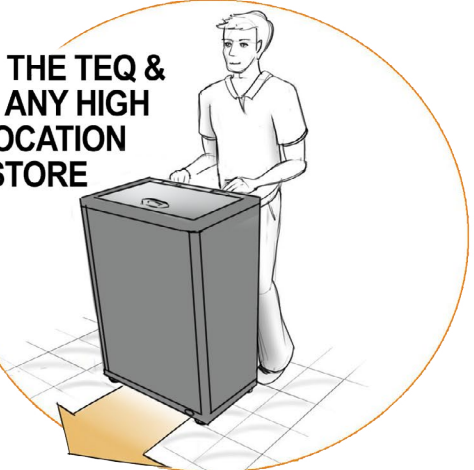

**UNPLUG THE TEQ &
ROLL OUT TO ANY HIGH
TRAFFIC LOCATION
IN THE STORE**

**STAYS COLD FOR UP TO 7 HRS.
WITH NO ELECTRIC POWER**