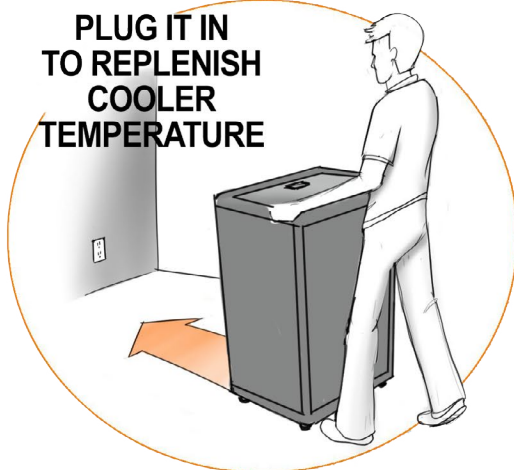

**CORD
MANAGEMENT
SYSTEM**

**PLUG IT IN
TO REPLENISH
COOLER
TEMPERATURE**