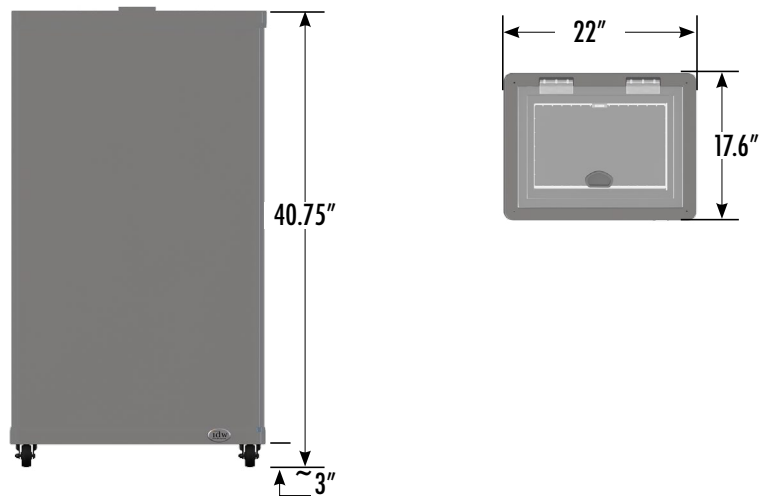

EXTERIOR DIMENSIONS

(WDH)	22" x 17.6" x 40.75" inches 557 x 447 x 1035 mm
-------	--

BASKET DIMENSIONS

(WDH)	15.15" x 9.75 x 24" inches 385 x 248 x 610 mm
-------	--

PACKOUT CAPACITIES

	Total Capacity
12oz Can	66
16oz CAN	52
20oz PET	37