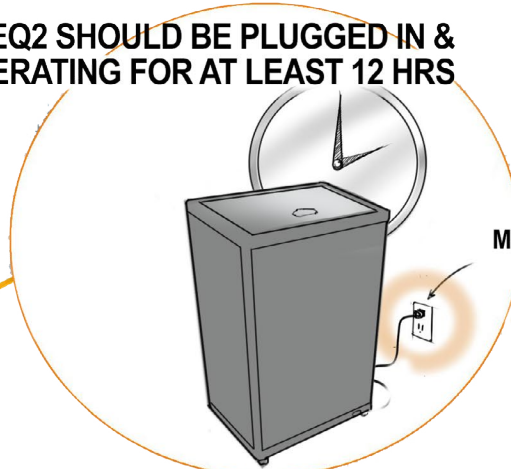

* For best performance allow 24 hours for initial charge and load with prechilled products.

** TEQ2 will maintain average 35-45° drink temperature in a 70 degree environment for up to 7 hours without power. Actual performance may vary depending on operating environment.

TEQ²

IMPULSE COOLER

TEQ2 SHOULD BE PLUGGED IN & OPERATING FOR AT LEAST 12 HRS