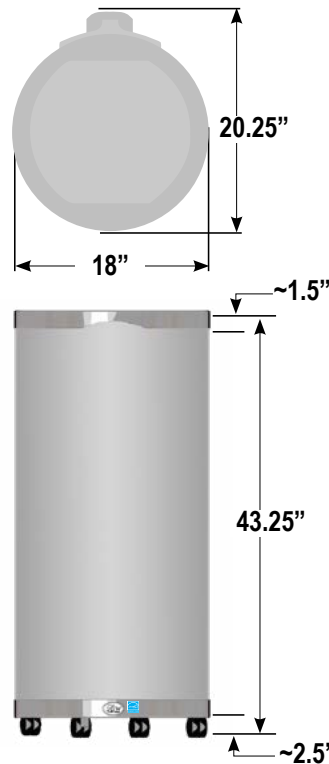

## FEATURES

- Exterior Dimensions: 18"W x 20.25"D x 43.25"H
- Interior Volume: 2.62 ft<sup>3</sup>
- Mobile Impulse Cooler Generates Incremental Sales in High Traffic Retail Locations
- 360° Shoppability
- High Visibility LED Illuminated Glass Lid
- Self Closing Glass Lid
- Efficient Refrigeration System For Fast Product Temperature Pull Down
- High Impact Billboard Graphics Are Interchangeable With No Tools Required
- Utilizes Climate-Friendly Natural Refrigerant
- Heavy Duty Locking Casters
- High Density Environmentally Friendly Insulation
- Adjustable Temperature Control
- 9' Heavy Duty Power Cord

## DIMENSIONS

Exterior: 18"W x 20.25" D x 43.25"H inches / 457 x 514 x 1099 mm

Basket: 14.17"D x 12.46"H inches / 360 x 316 mm

Interior Volume: 2.62 ft<sup>3</sup> / 74 L

## PACKOUT CAPACITIES

	Top Basket	Bottom Basket	Total Capacity
	40	40	= 80
 	30	30	= 60
	20	20	= 40**

\*\* 20oz pack-outs may vary depending on package size.

### G-Series Coolers

EXTERIOR DIMENSIONS

BASKET DIMENSIONS