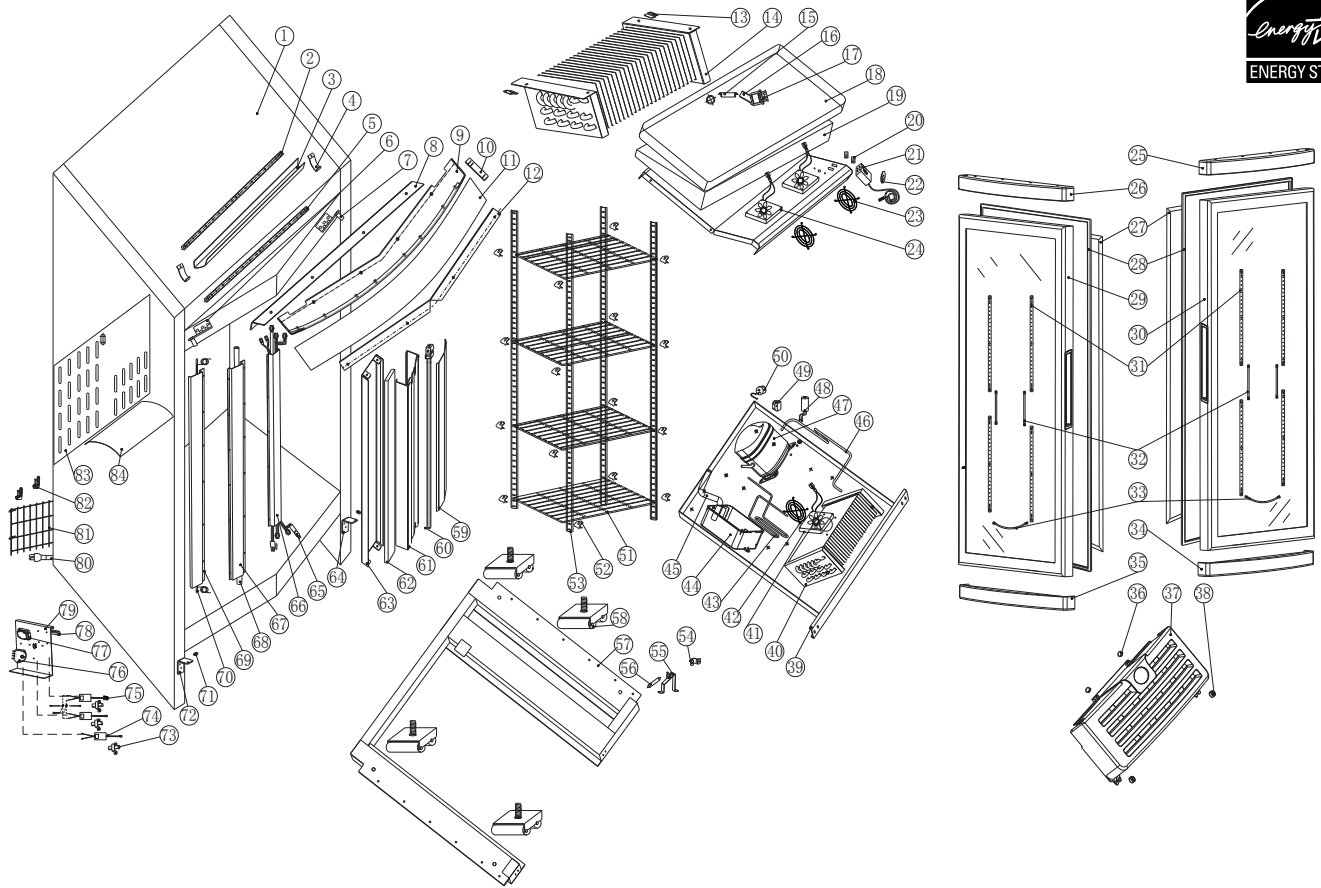

## PARTS & IDENTIFICATION

- |                                 |                          |                                |                              |                             |
|---------------------------------|--------------------------|--------------------------------|------------------------------|-----------------------------|
| 1. Cabinet                      | 18. Inner Drip Pan       | 35. Bottom Left Trim           | 52. Shelf Clip (16)          | 69. Side Plate              |
| 2. Interior LED                 | 19. Drip Pan Plate       | 36. Rubber Cover (2)           | 53. Shelf Strip (4)          | 70. Circle Pipe             |
| 3. Interior Lampshade Board (2) | 20. Switch (2)           | 37. Front Grill                | 54. Clip                     | 71. Nylon Washer (2)        |
| 4. Canopy LED                   | 21. Thermostat           | 38. Front Grill Clip (2)       | 55. Filter Bracket Assembly  | 72. Left Bottom Hinge       |
| 5. Left Top Hinge               | 22. Thermostat Mark      | 39. Compressor Base            | 56. Filter                   | 73. Transformer Box (3)     |
| 6. Right Top Hinge              | 23. Inside Fan Cover (2) | 40. Condenser                  | 57. Cabinet Bracket          | 74. Transformer #1          |
| 7. Canopy Top Bracket           | 24. Evaporator Fan (2)   | 41. Condenser Fan              | 58. Caster (4)               | 75. Transformer #2          |
| 8. Canopy Top Bracket           | 25. Top Right Trim       | 42. Fan Cover                  | 59. Beam Plate               | 76. Defrost Timer           |
| 9. Canopy                       | 26. Top Left Trim        | 43. Compressor Connection Pipe | 60. Heating Wire             | 77. Junction Box            |
| 10. Canopy Blanking Cap         | 27. Door Gasket (2)      | 44. Drip Pan                   | 61. Beam Trim                | 78. Retaining Plate Bracket |
| 11. Canopy Liner                | 28. Lampshade (2)        | 45. Outlet Pipe                | 62. Foam Insulation          | 79. Retaining Plate         |
| 12. Canopy Bottom Bracket       | 29. Left Glass Door      | 46. Filter Connection          | 63. Beam                     | 80. Power Cord              |
| 13. Evaporator Bracket (2)      | 30. Right Glass Door     | 47. Compressor                 | 64. Right Bottom Hinge       | 81. Grill                   |
| 14. Evaporator                  | 31. Side LED Light (8)   | 48. Capacitor                  | 65. Combined Connection Wire | 82. Hang Line Stents        |
| 15. Wire Sleeve                 | 32. Lamp Wire (4)        | 49. Starter Relay              | 66. Side Plate (2)           | 83. Rear Baffle Plate       |
| 16. Outlet Pipe                 | 33. Long Lamp Wire (2)   | 50. Overload Protector         | 67. Middle Plate             | 84. Front Plate (2)         |
| 17. Outlet Pipe Cover           | 34. Bottom Right Trim    | 51. Shelf (4)                  | 68. Water Hose               |                             |