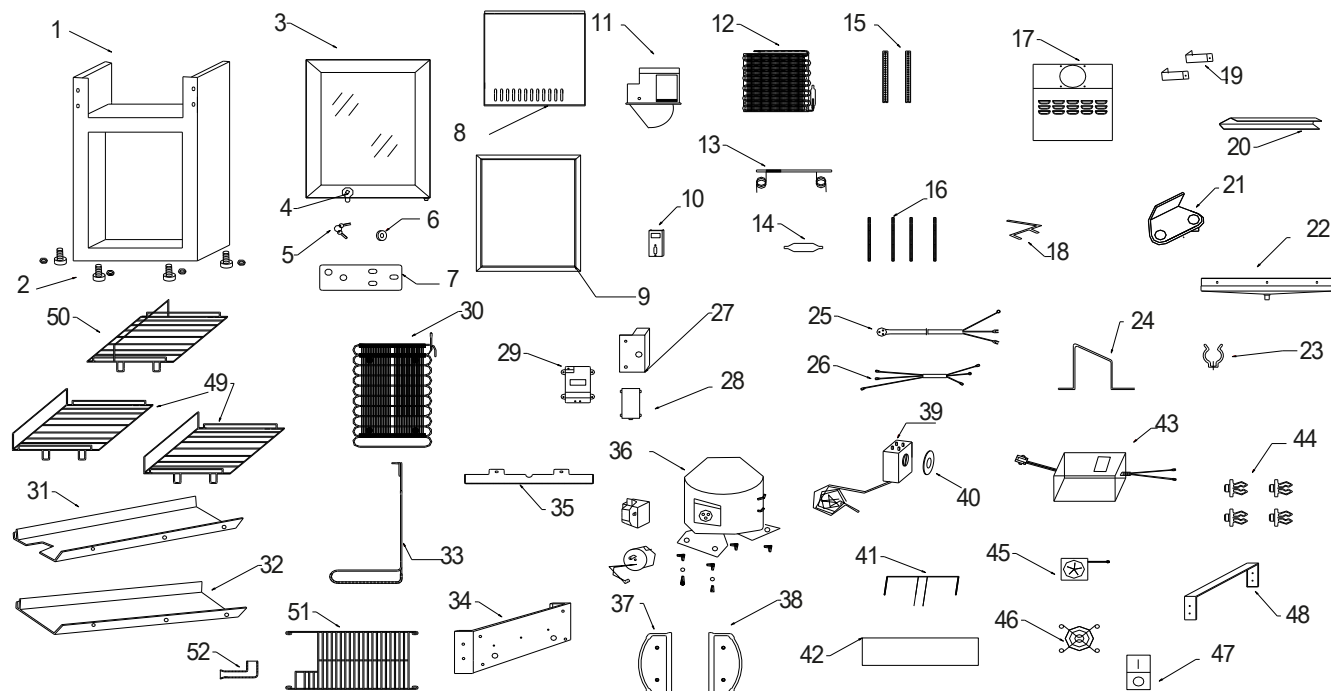

PARTS & IDENTIFICATION

- | | | |
|------------------------|------------------------------------|------------------------------|
| 1. Cabinet | 19. Bracket of Inner Lampshade (2) | 36. Compressor |
| 2. Leveling Leg (4) | 20. Inner Lampshade | 37. Left Cover of Canopy |
| 3. Glass Door | 21. Top Hinge | 38. Right Cover of Canopy |
| 4. Lock | 22. Inner Drip Pan | 39. Thermostat |
| 5. Key | 23. Dry-filter Clip | 40. Thermostat Label |
| 6. Bottom Hinge Washer | 24. Dry-filter Bracket | 41. Thermostat Box |
| 7. Bottom Hinge | 25. Plug | 42. Canopy Board |
| 8. Cabinet Board | 26. Thermostat Wire | 43. Transformer |
| 9. Gasket | 27. Thermostat Box | 44. Bracket of Condenser (4) |
| 10. Lockpin | 28. Thermostat Box Cover | 45. Inner Fan |
| 11. Switch of Fan | 29. Junction Box | 46. Fan Grill |
| 12. Evaporator | 30. Condenser | 47. Light Switch |
| 13. Return Pipe | 31. Top Canopy Frame | 48. Top Board Bracket |
| 14. Dry-filter | 32. Bottom Canopy Frame | 49. Bottom Shelf (2) |
| 15. LED Light (4) | 33. Connecting Pipe | 50. Top Shelf |
| 16. Bracket (4) | 34. Fixation Board of Light | 51. Grill |
| 17. Evaporator Panel | 35. Outer Drip Pan | 52. Drip Pan Joint |
| 18. Shelf Clips (12) | | |