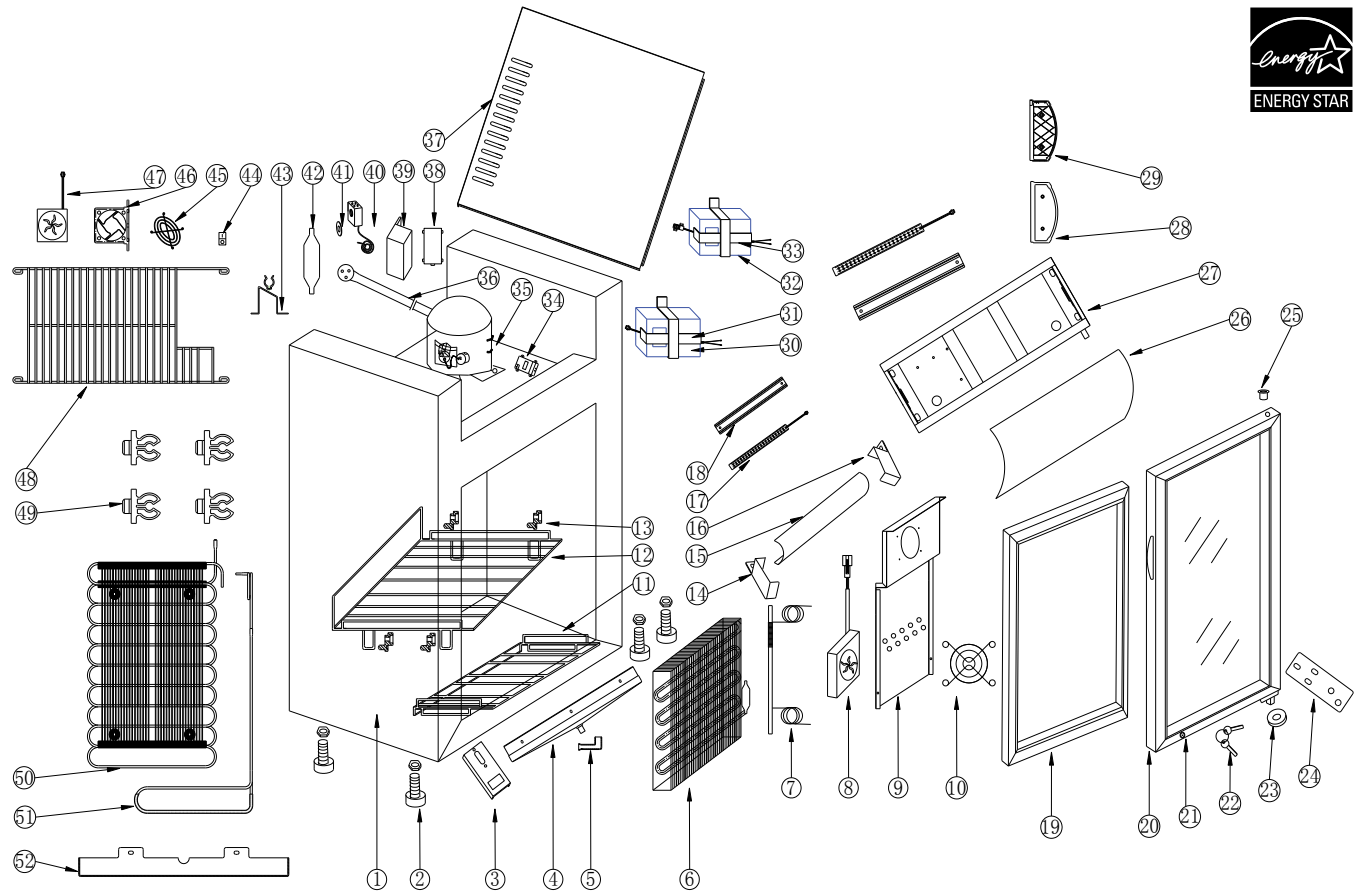

PARTS & IDENTIFICATION

- | | | | |
|------------------------------|--------------------------------|--------------------------|-----------------------------|
| 1. Cabinet | 14. Inner Light Cover Left | 27. Canopy | 40. Thermostat |
| 2. Leveling Leg (4) | 15. Inner Light Cover | 28. Canopy Cover Left | 41. Thermostat Label |
| 3. Lockpin | 16. Inner Light Cover Right | 29. Canopy Left Right | 42. Filter Drier |
| 4. Inner Drip pan | 17. Inner LED Light | 30. Transformer Box | 43. Filter Drier Bracket |
| 5. Inner Drip Pan Bend | 18. Inner Light Fixation Board | 31. Transformer Box | 44. Switch |
| 6. Evaporator | 19. Door Gasket | 32. Transformer | 45. Condenser Fan Grill (2) |
| 7. Return Pipe | 20. Glass Door | 33. Transformer Box | 46. Condenser Fan Cover (2) |
| 8. Evaporator Fan | 21. Lock | 34. Junction Box | 47. Condenser Fan |
| 9. Evaporator Fan Cover Grid | 22. Key | 35. Compressor | 48. Rear Grill |
| 10. Evaporator Plate | 23. Bottom Hinge Washer | 36. Power Cord | 49. Condenser Bracket (4) |
| 11. Bottom Shelf | 24. Bottom Hinge Board | 37. Cabinet Top Cover | 50. Condenser |
| 12. Upper Shelf | 25. Top Hinge | 38. Thermostat Box Cover | 51. Connecting Pipe |
| 13. Shelf Clips (4) | 26. Canopy Cover | 39. Thermostat Box | 52. Drip Pan |