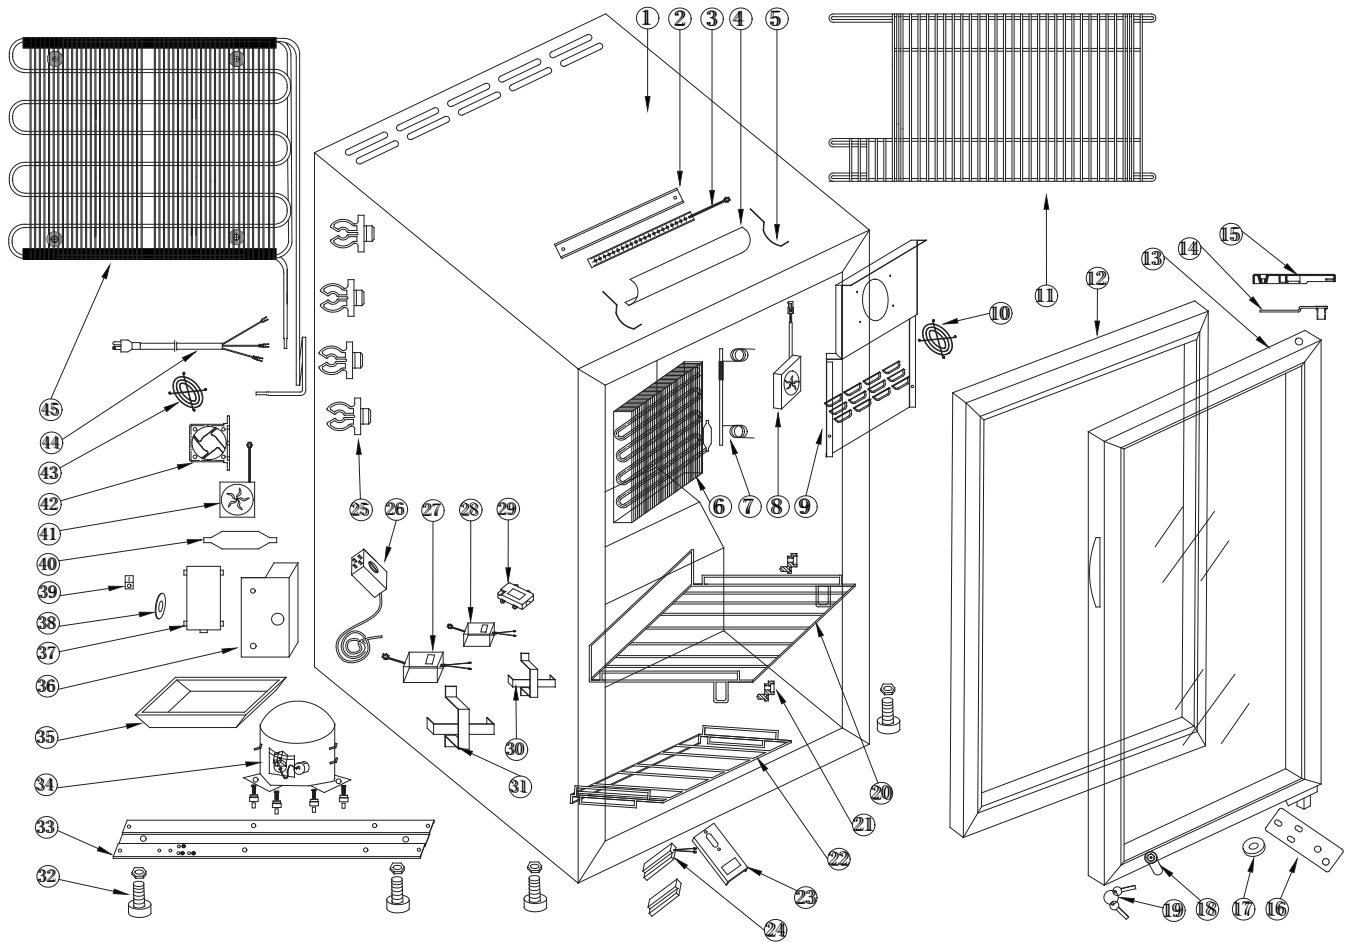

PARTS & IDENTIFICATION

- 1. Cooler Cabinet
- 2. Interior Light Trough
- 3. Interior LED Lamp
- 4. Interior Lampshade
- 5. Interior Lampshade Board (2)
- 6. Evaporator
- 7. Circle Pipe
- 8. Inside Fan
- 9. Evaporator Safeguard
- 10. Inside Fan Cover
- 11. Compartment Grill
- 12. Close Bar
- 13. Glass Door
- 14. Top Hinge
- 15. Hinge Cover
- 16. Bottom Hinge

- 17. Bottom Hinge Washer
- 18. Door Lock
- 19. Key
- 20. Big Shelf
- 21. Shelf Clip (2)
- 22. Small Shelf
- 23. Lockpin
- 24. Magnetic Switch
- 25. Condenser Support (4)
- 26. Thermostat
- 27. Transformer
- 28. Transformer
- 29. Cord Box
- 30. Transformer for Interior Light
- 31. Transformer for Outer Fan
- 32. Leveling Leg (4)