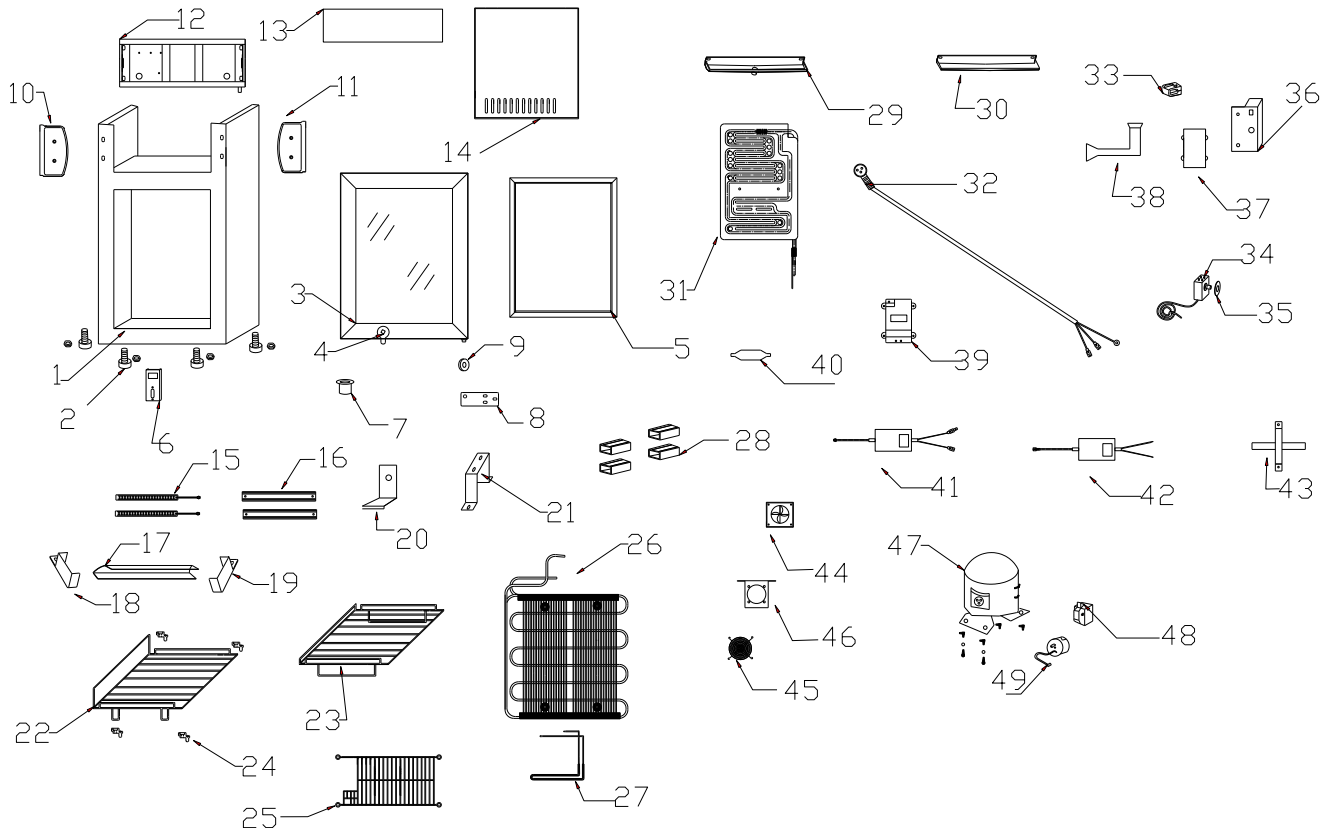

## PARTS & IDENTIFICATION

- |                          |                                 |                           |                            |                          |
|--------------------------|---------------------------------|---------------------------|----------------------------|--------------------------|
| 1. Cabinet               | 12. Light Box                   | 23. Shelf (Bottom)        | 34. Thermostat             | 45. Fan Cover            |
| 2. Leveling Leg (4)      | 13. Front Plate Of Canopy       | 24. Shelf Clips (4)       | 35. Thermostat Level Paste | 46. Interior Fan Bracket |
| 3. Glass Door            | 14. Cabinet Cover               | 25. Grill                 | 36. Thermostat Box         | 47. Compressor           |
| 4. Lock                  | 15. Inner LED Light (2)         | 26. Condenser             | 37. Thermostat Box Cover   | 48. Starter Relay        |
| 5. Gasket                | 16. LED Light Groove (2)        | 27. Return Pipe           | 38. Drainage Hose Elbow    | 49. Overload Protector   |
| 6. Lockpin               | 17. Interior Light Cover        | 28. Condenser Bracket (4) | 39. Junction Box           |                          |
| 7. Top Hinge Axle Sleeve | 18. Left Holder Of Light Cover  | 29. Inner Drip Pan        | 40. Filter Drier           |                          |
| 8. Bottom Hinge Plate    | 19. Right Holder Of Light Cover | 30. Outer Drip Pan        | 41. Transformer (Inner)    |                          |
| 9. Bottom Hinge Washer   | 20. Fixation Of Connective Pipe | 31. Evaporator            | 42. Transformer (Outer)    |                          |
| 10. Left Canopy Cover    | 21. Evaporator Bracket          | 32. Power Cord            | 43. Transformer Box (2)    |                          |
| 11. Right Canopy Cover   | 22. Shelf (Top)                 | 33. Plastic Clip          | 44. Inner Fan              |                          |