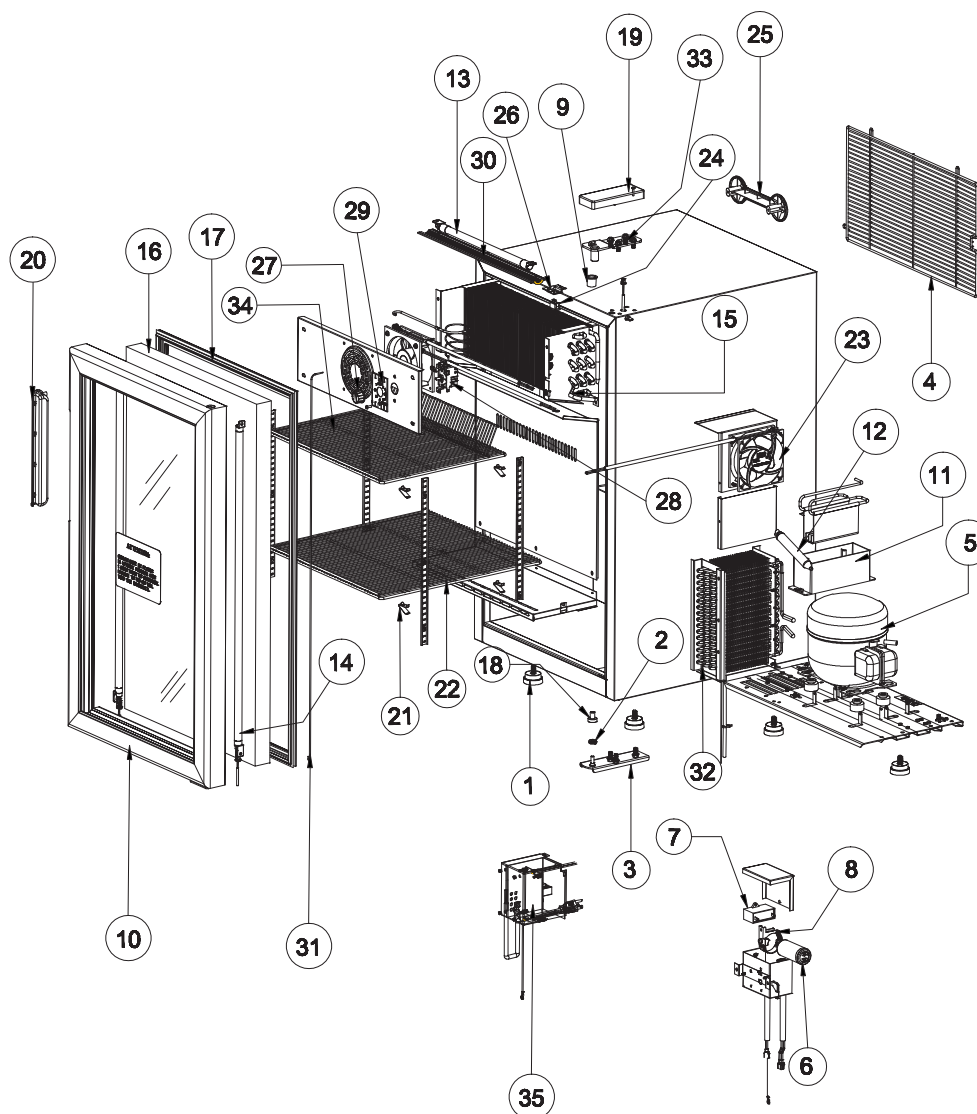

PARTS & IDENTIFICATION

- | | | | |
|-------------------------------------|-------------------------|-----------------------|--------------------------------|
| 1. Adjustable Leg (4) | 10. Door | 19. Upper Hinge Cover | 28. Thermostat |
| 2. Door Bearing | 11. Drip Pan | 20. Handle | 29. Thermostat Indication |
| 3. Bottom Hinge Wire Spring (Right) | 12. Filter Drier | 21. Shelf Clip (8) | 30. Top Lighting Cover |
| 4. Rear Grill | 13. Cabinet LED Light | 22. Lower Flat Shelf | 31. Wire Closing Spring |
| 5. Compressor | 14. Door LED Light | 23. Fan Motor (2) | 32. Wire Condenser |
| 6. Capacitor 100 MFD | 15. Evaporator | 24. On-Off Switch | 33. Upper Hinge Right Assembly |
| 7. Capacitor 14 MFD | 16. Glass | 25. Power Cord Holder | 34. Top Shelf |
| 8. Cap Lock Assembly | 17. Door Gasket | 26. Support Switch | 35. Power Box |
| 9. Top Hinge Bushing | 18. Lower Hinge Bushing | 27. Thermostat Knob | |