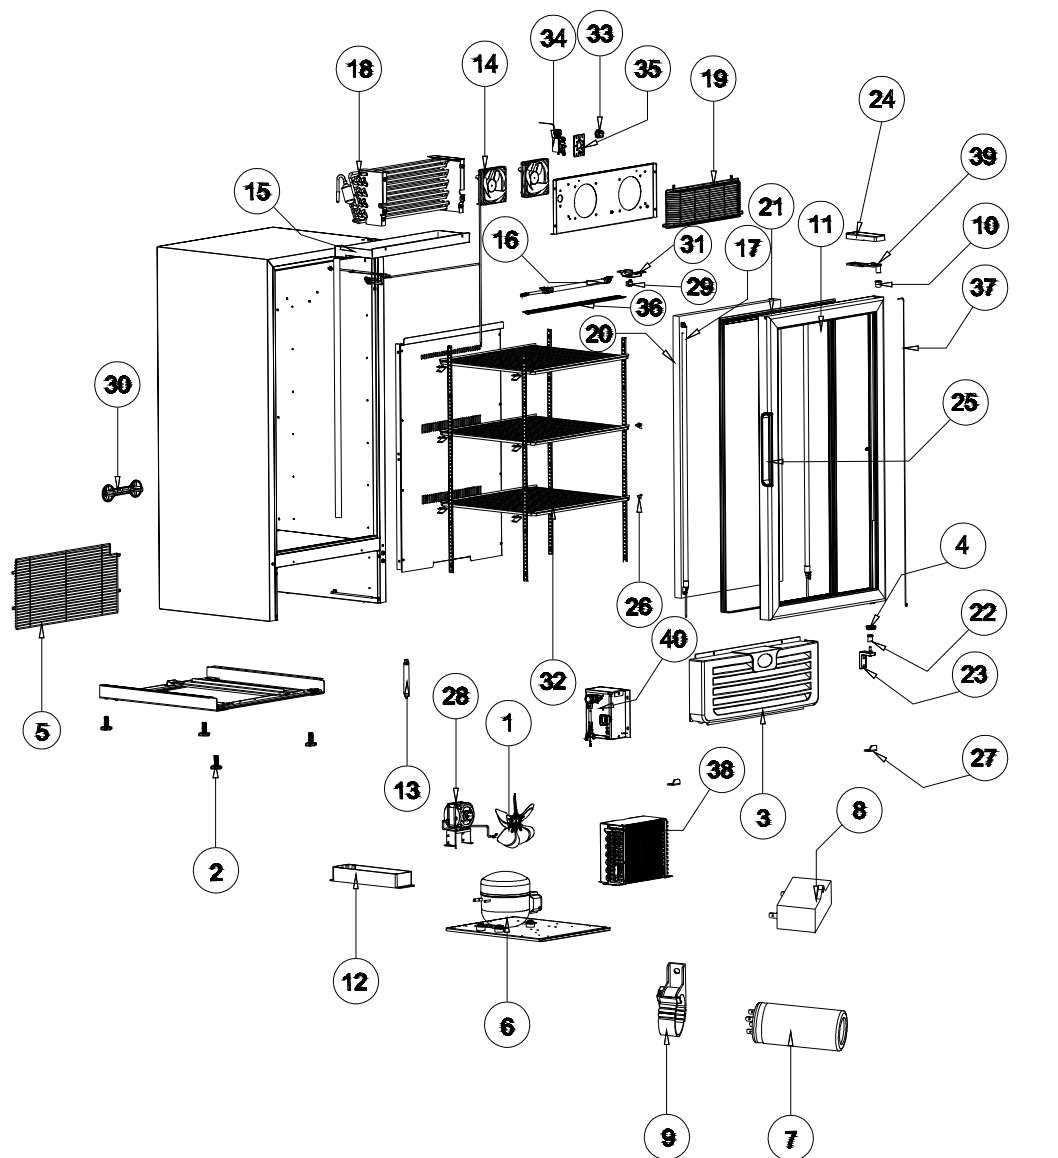

## PARTS & IDENTIFICATION

- |                       |                          |                          |                                |
|-----------------------|--------------------------|--------------------------|--------------------------------|
| 1. Axial Impeller     | 12. Drip Pan             | 23. Hinge Lower Assembly | 34. Thermostat                 |
| 2. Adjustable Leg (4) | 13. Filter Drier         | 24. Hinge Cover Upper    | 35. Thermostat Indication      |
| 3. Airstream Grill    | 14. DC Motor (2)         | 25. Handle               | 36. Top Lighting Cover         |
| 4. Bearing            | 15. Drip Pan             | 26. Shelf Clips (12)     | 37. Wire Closing Spring        |
| 5. Rear Grill         | 16. FI LED Ph1           | 27. Lock Pin (2)         | 38. Wire Condenser Assembly    |
| 6. Compressor         | 17. FI LED Ph1 (2)       | 28. Motor                | 39. Upper Hinge Right Assembly |
| 7. Capacitor          | 18. Evaporator Assembly  | 29. On-Off Switch        | 40. Power Box                  |
| 8. Capacitor          | 19. Front Grill Assembly | 30. Power Cord Holder    |                                |
| 9. Cap Lock Assembly  | 20. Glass                | 31. Support Switch       |                                |
| 10. Top Hinge Bushing | 21. Door Gasket          | 32. Shelf Assembly (3)   |                                |
| 11. Door              | 22. Lower Hinge Bushing  | 33. Thermostat Knob      |                                |