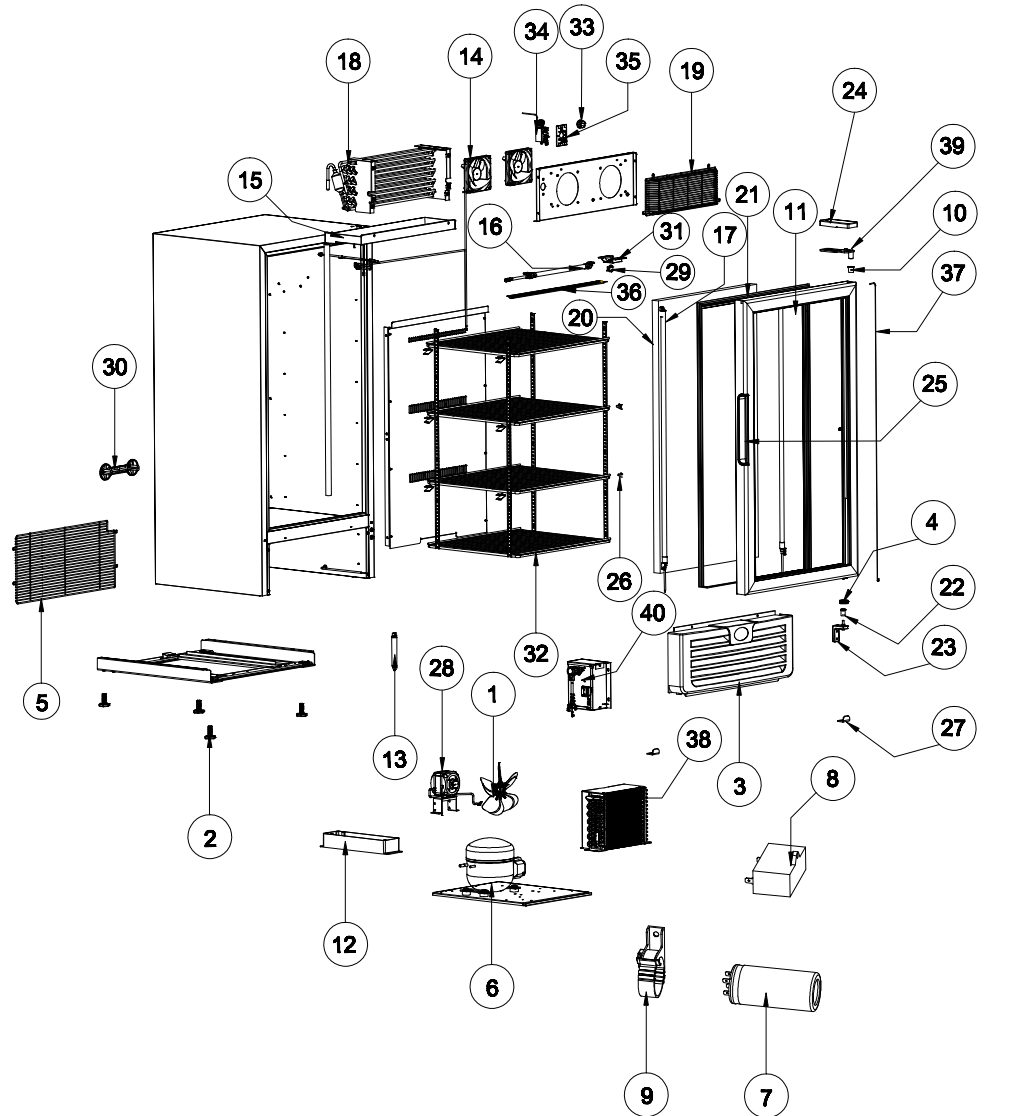

PARTS & IDENTIFICATION

- | | | | |
|-----------------------|--------------------------|--------------------------|--------------------------------|
| 1. Axial Impeller | 12. Drip Pan | 23. Hinge Lower Assembly | 34. Thermostat |
| 2. Adjustable Leg (4) | 13. Filter Drier | 24. Hinge Cover Upper | 35. Thermostat Indication |
| 3. Airstream Grill | 14. DC Motor (2) | 25. Handle | 36. Top Lighting Cover |
| 4. Bearing | 15. Drip pan | 26. Shelf Clips (16) | 37. Wire Closing Spring |
| 5. Rear Grill | 16. FI LED Ph1 | 27. Lock Pin (2) | 38. Wire Condenser Assembly |
| 6. Compressor | 17. FI LED Ph1 (2) | 28. Motor | 39. Upper Hinge Right Assembly |
| 7. Capacitor | 18. Evaporator Assembly | 29. On-Off Switch | 40. Power Box |
| 8. Capacitor | 19. Front Grill Assembly | 30. Power Cord Holder | |
| 9. Cap Lock Assembly | 20. Glass | 31. Support Switch | |
| 10. Top Hinge Bushing | 21. Door Gasket | 32. Shelf Assembly (4) | |
| 11. Door | 22. Lower Hinge Bushing | 33. Thermostat Knob | |